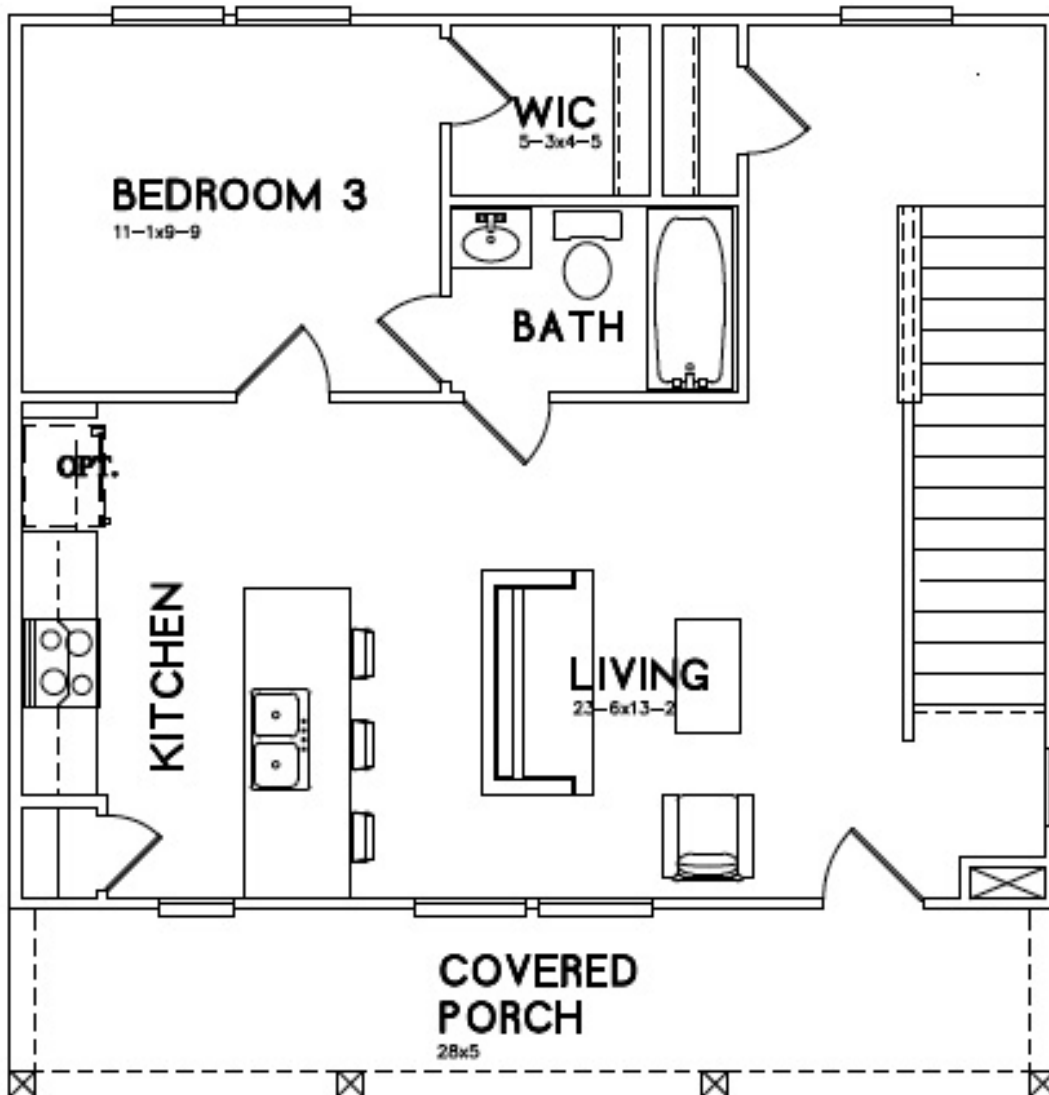

THE BANYAN

3 BEDS | 3 BATHS | 1,400 SQ. FT.

SECOND FLOOR

RED CEDAR
HOMES

Prices, promotions, incentives, features, options, amenities, floorplans, elevations, designs, materials, and dimensions are subject to change without notice. Square footage and dimensions are estimated and may vary in actual construction. Actual position of house on lot will be determined by the site plan and plot plan. Floorplans, interiors and elevations are artist's conception or model renderings and are not intended to show specific detailing. Floorplans are the property of Red Cedar Capital and its affiliates and are protected by U.S. copyright laws.