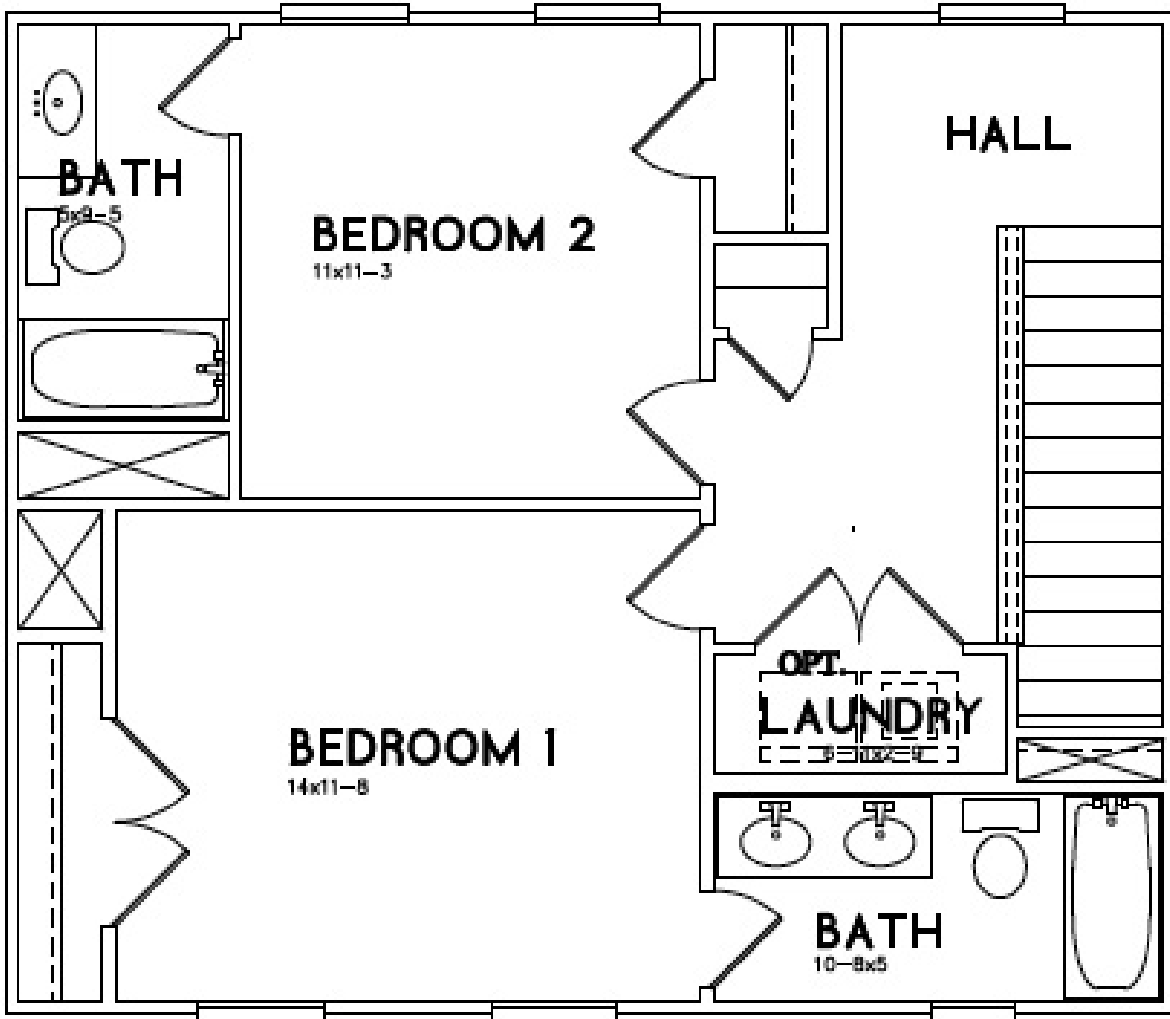

THE BANYAN

3 BEDS | 3 BATHS | 1,400 SQ. FT.

THIRD FLOOR

RED CEDAR
HOMES

Prices, promotions, incentives, features, options, amenities, floorplans, elevations, designs, materials, and dimensions are subject to change without notice. Square footage and dimensions are estimated and may vary in actual construction. Actual position of house on lot will be determined by the site plan and plot plan. Floorplans, interiors and elevations are artist's conception or model renderings and are not intended to show specific detailing. Floorplans are the property of Red Cedar Capital and its affiliates and are protected by U.S. copyright laws.