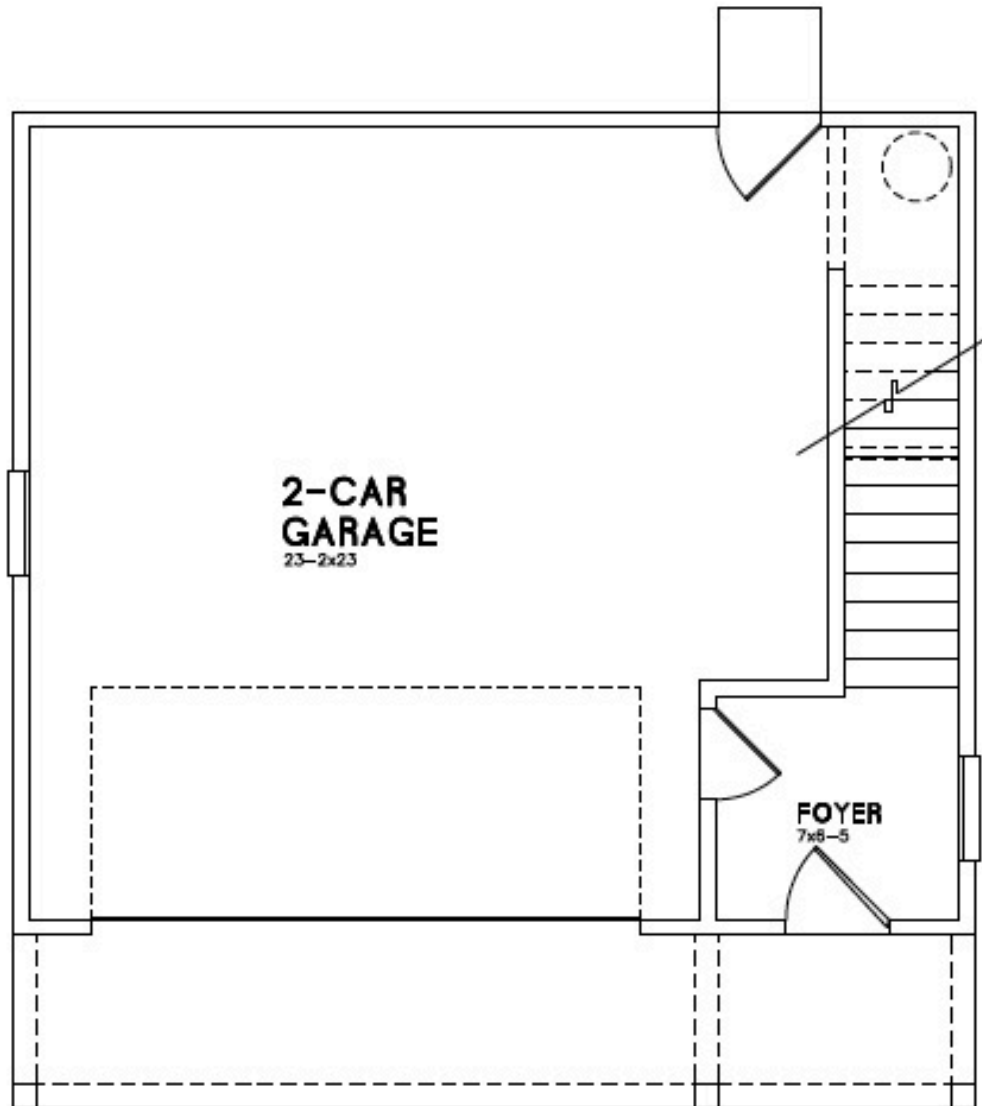

# THE BANYAN

3 BEDS | 3 BATHS | 1,400 SQ. FT.

## FIRST FLOOR

**RED CEDAR**  
HOMES

Prices, promotions, incentives, features, options, amenities, floorplans, elevations, designs, materials, and dimensions are subject to change without notice. Square footage and dimensions are estimated and may vary in actual construction. Actual position of house on lot will be determined by the site plan and plot plan. Floorplans, interiors and elevations are artist's conception or model renderings and are not intended to show specific detailing. Floorplans are the property of Red Cedar Capital and its affiliates and are protected by U.S. copyright laws.